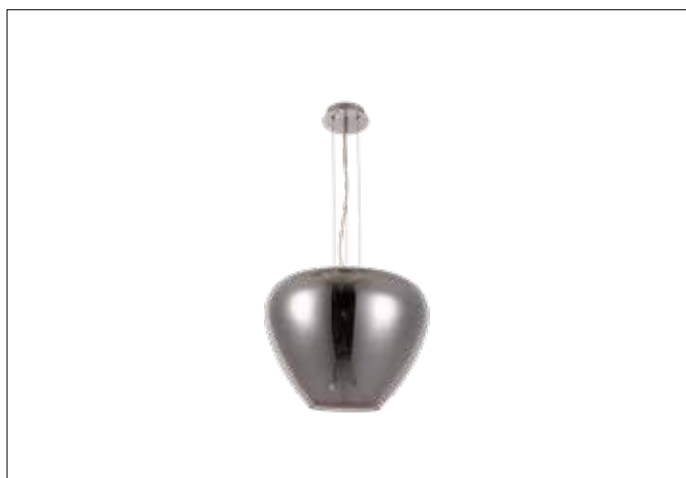

AZzardo[®]
LIGHTING

BALORO M SMOKY
AZ3178, EAN 5901238431787

Dimensions height / width / length [cm] Product Specifications

Product	160 x 30 x N/A
Mounting inlet:	N/A x N/A x N/A
Ceiling base:	3 x 13 x N/A
Shades	23 x 30 x N/A

Line	DECORATIVE
Type	Pendant
Type of track	N/A
Colour	Smoky
Material	Metal / Glass
Light source	1
Type of socket	E27
Lumens	N/A
Kelvins	N/A
Beam angle	N/A
Dimmable	N/A
CCT	N/A
RGB	N/A
RA	N/A
App remote control	N/A
Remote control	N/A
Voltage	230V
Power	max LED 60W
Switch location	N/A
Protection class	IP20
Tilt	N/A
Rotation	N/A